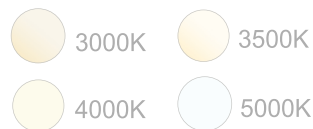

SCXT-DL 1" Wide Linear Lights

Wattage

10W / 15W / 20W / 30W / 40W / 60W / 80W

Voltage Input

120-277V AC
50/60Hz

Efficacy

110 LM/W

Dimming

0~10V Dimmable

Finish

Aluminum Housing & Low Profile Modern Design
Custom Colors Available

Beam Angles

Color Temperatures

Features

Factory-Installed Options

Catalog No.	Fig.	Catalog No.	Fig.
SCXT-2FT-10-20W-MCTP-D-FL	A.	SCXT-8FT-40-80W-MCTP-D-FL	C.
SCXT-4FT-20-40W-MCTP-D-FL	B.		

Length	EM Option	Length	EM Option
2FT	OPT-SCXT-ULM-2FT-MCTP	8FT	OPT-SCXT-ULM-8FT-MCTP
4FT	OPT-SCXT-ULM-4FT-MCTP		

WESTGATE MFG
Order at:
TEL: 877.805.2252 FAX: 877.809.2252
ORDERS@WESTGATEMFG.COM