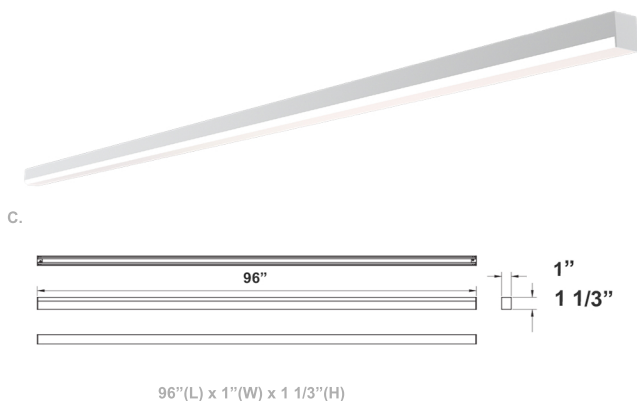

SCXT-DL 1" Wide Linear Lights

Wattage

10W / 15W / 20W / 30W / 40W / 60W / 80W

Voltage Input

120-277V AC
50/60Hz

Efficacy

110 LM/W

Dimming

0~10V Dimmable

Finish

Aluminum Housing & Low Profile Modern Design
Custom Colors Available

Beam Angles

Color Temperatures

Features

Factory-Installed Options

Catalog No.	Fig.	Catalog No.	Fig.
SCXT-2FT-10-20W-MCTP-D-FL	A.	SCXT-8FT-40-80W-MCTP-D-FL	C.
SCXT-4FT-20-40W-MCTP-D-FL	B.		

Length	EM Option	Length	EM Option
2FT	OPT-SCXT-ULM-2FT-MCTP	8FT	OPT-SCXT-ULM-8FT-MCTP
4FT	OPT-SCXT-ULM-4FT-MCTP		

WESTGATE MFG
Order at:
TEL: 877.805.2252 FAX: 877.809.2252
ORDERS@WESTGATEMFG.COM