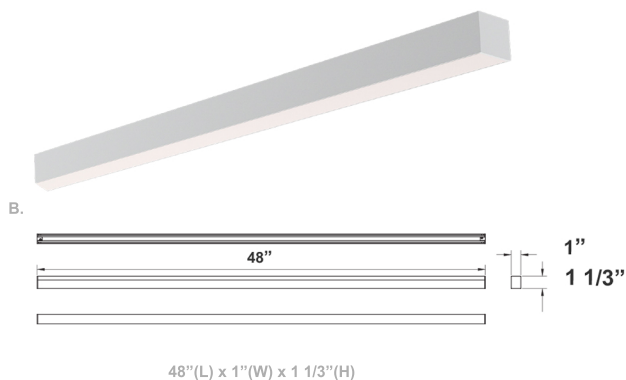

SCXT-DL 1" Wide Linear Lights

Wattage

10W / 15W / 20W / 30W / 40W / 60W / 80W

Voltage Input

120-277V AC
50/60Hz

Efficacy

110 LM/W

Dimming

0~10V Dimmable

Finish

Aluminum Housing & Low Profile Modern Design
Custom Colors Available

Beam Angles

Color Temperatures

Features

Factory-Installed Options

Catalog No.	Fig.	Catalog No.	Fig.
SCXT-2FT-10-20W-MCTP-D-FL	A.	SCXT-8FT-40-80W-MCTP-D-FL	C.
SCXT-4FT-20-40W-MCTP-D-FL	B.		

Length	EM Option	Length	EM Option
2FT	OPT-SCXT-ULM-2FT-MCTP	8FT	OPT-SCXT-ULM-8FT-MCTP
4FT	OPT-SCXT-ULM-4FT-MCTP		

WESTGATE MFG
Order at:
TEL: 877.805.2252 FAX: 877.809.2252
ORDERS@WESTGATEMFG.COM