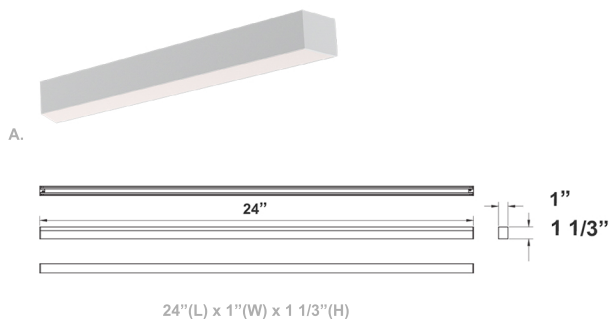

SCXT-DL 1" Wide Linear Lights

Wattage

10W / 15W / 20W / 30W / 40W / 60W / 80W

Voltage Input

120-277V AC
50/60Hz

Efficacy

110 LM/W

Dimming

0~10V Dimmable

Finish

Aluminum Housing & Low Profile Modern Design
Custom Colors Available

Beam Angles

Color Temperatures

Features

Factory-Installed Options

Catalog No.	Fig.	Catalog No.	Fig.
SCXT-2FT-10-20W-MCTP-D-FL	A.	SCXT-8FT-40-80W-MCTP-D-FL	C.
SCXT-4FT-20-40W-MCTP-D-FL	B.		

Length	EM Option	Length	EM Option
2FT	OPT-SCXT-ULM-2FT-MCTP	8FT	OPT-SCXT-ULM-8FT-MCTP
4FT	OPT-SCXT-ULM-4FT-MCTP		

WESTGATE MFG
Order at:
TEL: 877.805.2252 FAX: 877.809.2252
ORDERS@WESTGATEMFG.COM